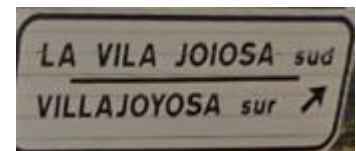

9. Follow the road to the first red light.

10. Cross the red light. La Vila Paradís in on your right hand side.